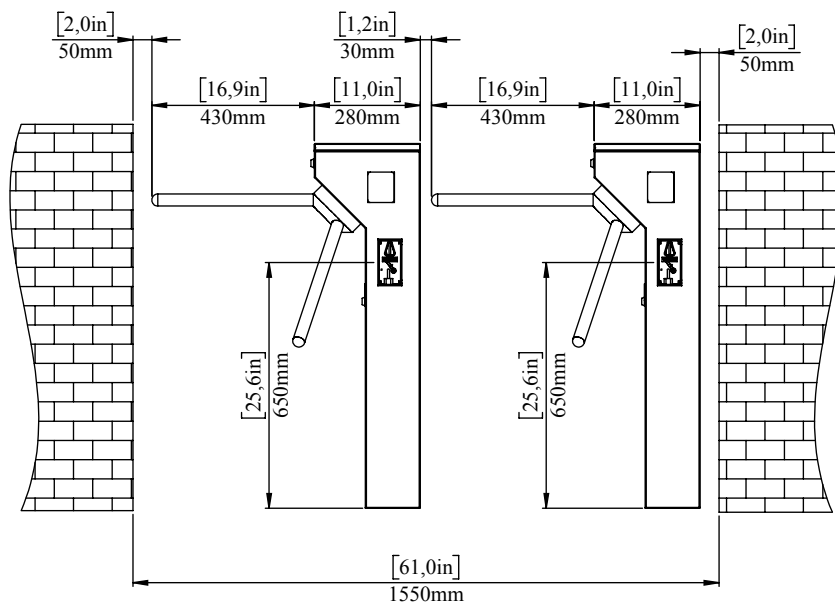

SECTION A-A

Product Name	AKT 40 Token Turnstile
Material	304 Quality Stainless Steel

NOTE: Design and measurements can be changed without notice.