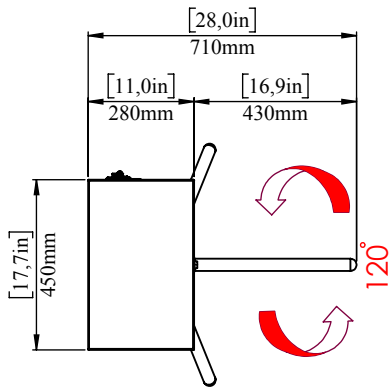

SECTION A-A

Product Name	AKT 40 Token Turnstile
Material	304 Quality Stainless Steel

NOTE: Design and measurements can be changed without notice.