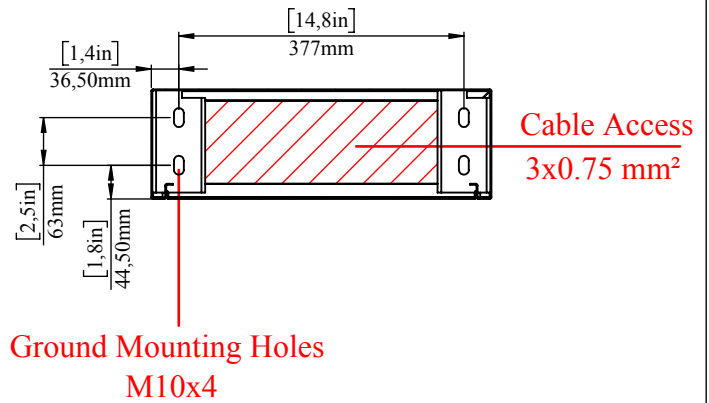

SECTION A-A

Product Name	AKT 40 Token Turnstile
Material	304 Quality Stainless Steel

NOTE: Design and measurements can be changed without notice.