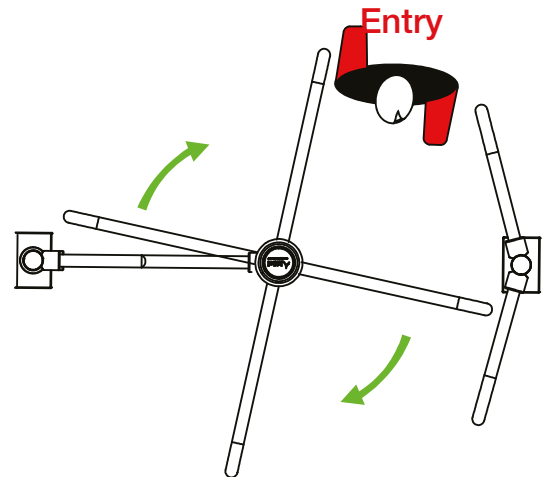

Aktuol[®]
TURNSTILE

SWG- PADDLE TURNSTILE ONE DIRECTION

Your gate to protection...

Featured Characteristics

- Mechanical controlled security turnstile does not need any energy source .
- It turns with the power of the passing person.
It can be adjusted according to the entrance way (right - left).
- Main body and arms manufactured from 304 - stainless steel.
- All the other parts are coated against corrosion.
- Thanks to its special design, offers a decorative, aspect as well as a soft, easy and silent access.
- Paddle Turnstiles are applicable in cafeterias, shopping malls, supermarkets, fitness / wellness centers with its silent operation and user friendly design.

“Option 2”
Clockwise

SECTION A-A

Ground Mounting Holes
M10x9

“When ordering, Option 1 and Option 2 status must be provided to the manufacturer.”

“Design and specifications are subject to change without notice”