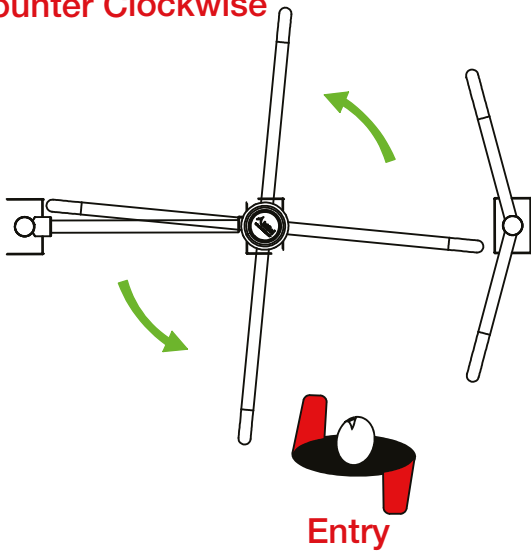

Aktuol[®]
TURNSTILE

SWG- PADDLE TURNSTILE ONE DIRECTION

Your gate to protection...

Featured Characteristics

- Mechanical controlled security turnstile does not need any energy source .
- It turns with the power of the passing person.
It can be adjusted according to the entrance way (right - left).
- Main body and arms manufactured from 304 - stainless steel.
- All the other parts are coated against corrosion.
- Thanks to its special design, offers a decorative, aspect as well as a soft, easy and silent access.
- Paddle Turnstiles are applicable in cafeterias, shopping malls, supermarkets, fitness / wellness centers with its silent operation and user friendly design.

Models

Model 1: Fixed to Floor Type

Model 2: Modular Movable Type

Model 1

Fixed to Floor Type

**“Option 1”
Counter Clockwise**

**“Option 2”
Clockwise**

SECTION A-A

“Option 2”
Clockwise

SECTION A-A

Ground Mounting Holes
M10x9

“When ordering, Option 1 and Option 2 status must be provided to the manufacturer.”

“Design and specifications are subject to change without notice”