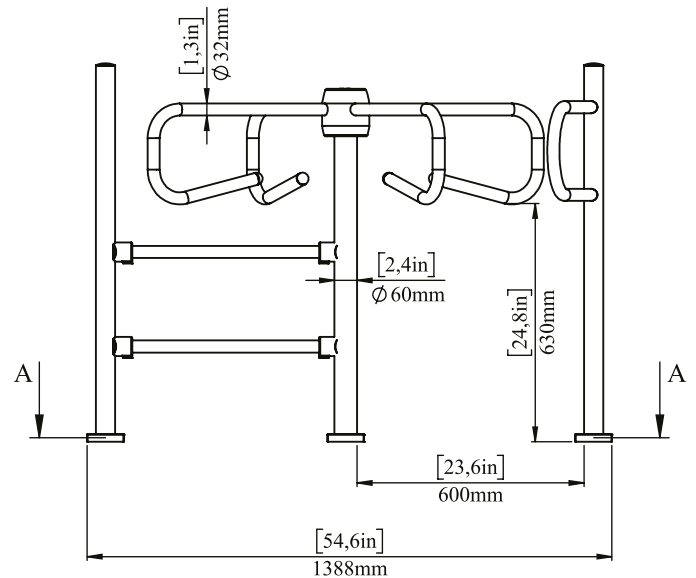

Aktuol[®]
TURNSTILE

SWG- PADDLE TURNSTILE ONE DIRECTION

Your gate to protection...

Featured Characteristics

- Mechanical controlled security turnstile does not need any energy source .
- It turns with the power of the passing person.
It can be adjusted according to the entrance way (right - left).
- Main body and arms manufactured from 304 - stainless steel.
- All the other parts are coated against corrosion.
- Thanks to its special design, offers a decorative, aspect as well as a soft, easy and silent access.
- Paddle Turnstiles are applicable in cafeterias, shopping malls, supermarkets, fitness / wellness centers with its silent operation and user friendly design.

Models

Model 1: Fixed to Floor Type

Model 2: Modular Movable Type

Model 1

Fixed to Floor Type

**“Option 1”
Counter Clockwise**

**“Option 2”
Clockwise**

SECTION A-A

“Option 2”
Clockwise

SECTION A-A

Ground Mounting Holes
M10x9

“When ordering, Option 1 and Option 2 status must be provided to the manufacturer.”

“Design and specifications are subject to change without notice”