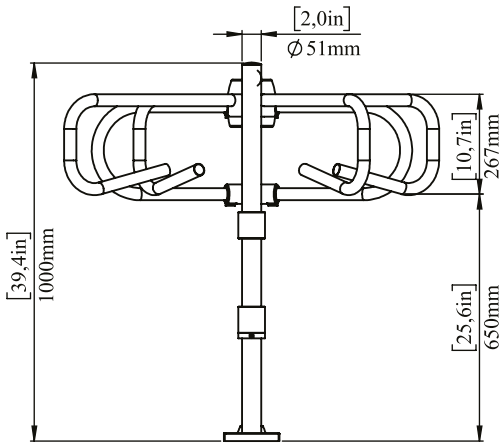

Model 2
Modular Movable Type