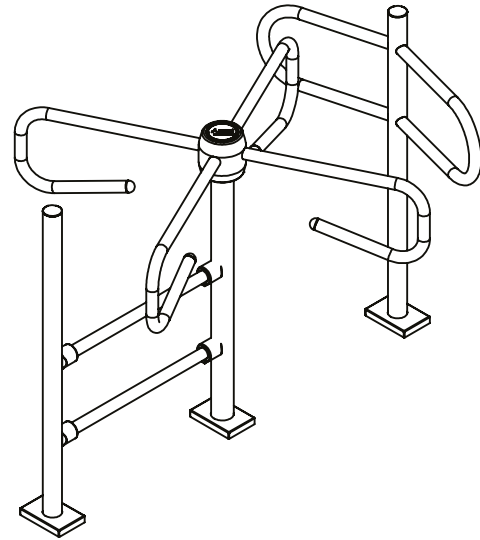

Aktuol[®]
TURNSTILE

SWG- PADDLE TURNSTILE ONE DIRECTION

Your gate to protection...

Featured Characteristics

- Mechanical controlled security turnstile does not need any energy source .
- It turns with the power of the passing person.
It can be adjusted according to the entrance way (right - left).
- Main body and arms manufactured from 304 - stainless steel.
- All the other parts are coated against corrosion.
- Thanks to its special design, offers a decorative, aspect as well as a soft, easy and silent access.
- Paddle Turnstiles are applicable in cafeterias, shopping malls, supermarkets, fitness / wellness centers with its silent operation and user friendly design.

Models

Model 1: Fixed to Floor Type

Model 2: Modular Movable Type

Model 1

Fixed to Floor Type

**“Option 1”
Counter Clockwise**

**“Option 2”
Clockwise**

SECTION A-A

“Option 2”
Clockwise

SECTION A-A

Ground Mounting Holes
M10x9

“When ordering, Option 1 and Option 2 status must be provided to the manufacturer.”

“Design and specifications are subject to change without notice”