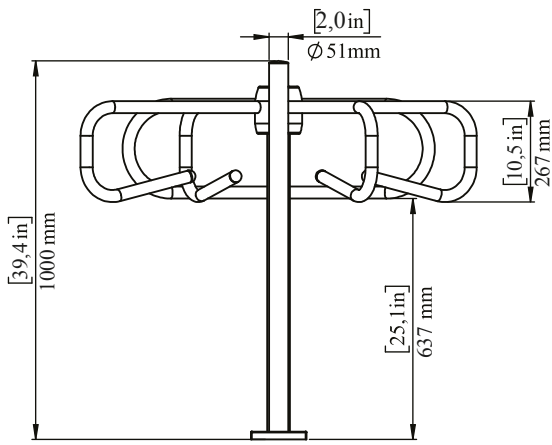

Model 1

Fixed to Floor Type