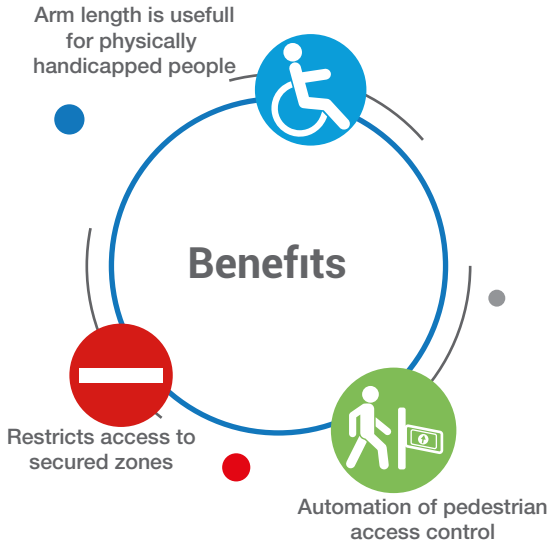

Aktuel®

T U R N S T I L E

Your Gate to Protection...

Factory

Ivedik OSB Agac Isleri San. Sit. 1333.Cad. No:25 Ostim - Yenimahalle
ANKARA - TURKEY

+90 312 395 02 88

+90 312 395 02 70

Branch

Perpa Ticaret Merkezi A Blok - Kat:7-8 No:758 Sisli - ISTANBUL - TURKEY

+90 212 320 69 79

+90 212 320 69 79

www.aktuelturnike.com

export@aktuelturnike.com.tr

Local Reseller