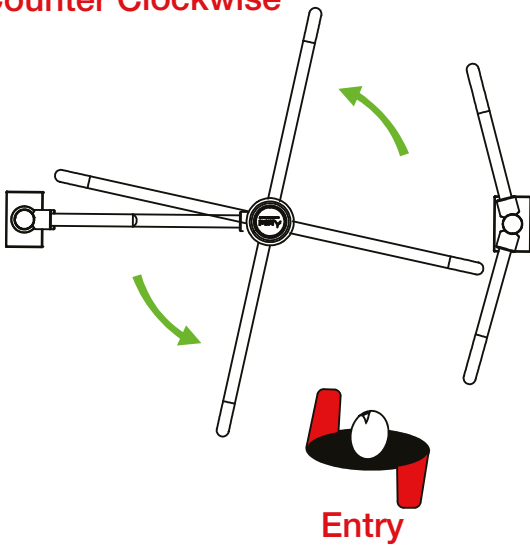

Aktuol[®]
TURNSTILE

SWG- PADDLE TURNSTILE ONE DIRECTION

Your gate to protection...

Featured Characteristics

- Mechanical controlled security turnstile does not need any energy source .
- It turns with the power of the passing person.
It can be adjusted according to the entrance way (right - left).
- Main body and arms manufactured from 304 - stainless steel.
- All the other parts are coated against corrosion.
- Thanks to its special design, offers a decorative, aspect as well as a soft, easy and silent access.
- Paddle Turnstiles are applicable in cafeterias, shopping malls, supermarkets, fitness / wellness centers with its silent operation and user friendly design.

Models

Model 1: Fixed to Floor Type

Model 2: Modular Movable Type

Model 1

Fixed to Floor Type

**“Option 1”
Counter Clockwise**

**“Option 2”
Clockwise**

SECTION A-A

“Option 2”
Clockwise

SECTION A-A

Ground Mounting Holes
M10x9

“When ordering, Option 1 and Option 2 status must be provided to the manufacturer.”

“Design and specifications are subject to change without notice”