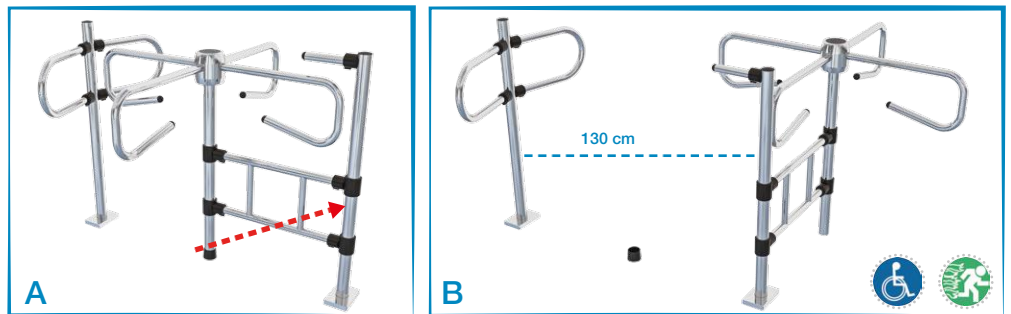

Aktuol[®]
TURNSTILE

SWG- PADDLE TURNSTILE ONE DIRECTION

Your gate to protection...

Featured Characteristics

- Mechanical controlled security turnstile does not need any energy source .
- It turns with the power of the passing person.
It can be adjusted according to the entrance way (right - left).
- Main body and arms manufactured from 304 - stainless steel.
- All the other parts are coated against corrosion.
- Thanks to its special design, offers a decorative, aspect as well as a soft, easy and silent access.
- Paddle Turnstiles are applicable in cafeterias, shopping malls, supermarkets, fitness / wellness centers with its silent operation and user friendly design.

Models

Model 1: Fixed to Floor Type

Model 2: Modular Movable Type

Model 1

Fixed to Floor Type

**“Option 1”
Counter Clockwise**

**“Option 2”
Clockwise**

SECTION A-A