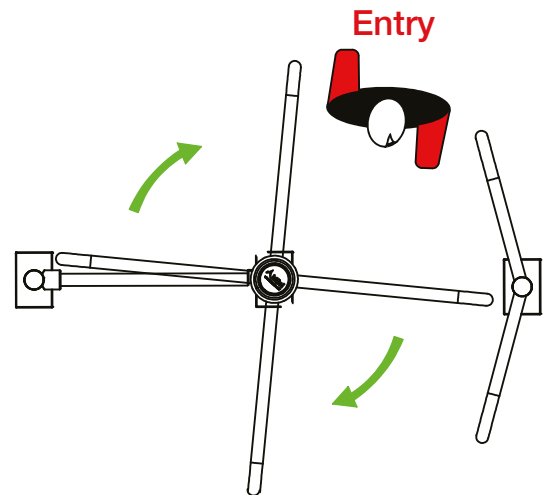

Aktuol[®]
TURNSTILE

SWG- PADDLE TURNSTILE ONE DIRECTION

Your gate to protection...

Featured Characteristics

- Mechanical controlled security turnstile does not need any energy source .
- It turns with the power of the passing person.
It can be adjusted according to the entrance way (right - left).
- Main body and arms manufactured from 304 - stainless steel.
- All the other parts are coated against corrosion.
- Thanks to its special design, offers a decorative, aspect as well as a soft, easy and silent access.
- Paddle Turnstiles are applicable in cafeterias, shopping malls, supermarkets, fitness / wellness centers with its silent operation and user friendly design.

Models

Model 1: Fixed to Floor Type

Model 2: Modular Movable Type

Model 1

Fixed to Floor Type

**“Option 1”
Counter Clockwise**

**“Option 2”
Clockwise**

SECTION A-A

“Option 2”
Clockwise

SECTION A-A

Ground Mounting Holes
M10x9

“When ordering, Option 1 and Option 2 status must be provided to the manufacturer.”

“Design and specifications are subject to change without notice”