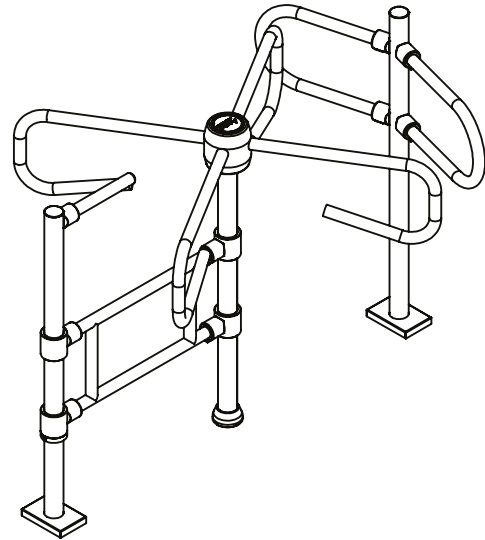

Model 2
Modular Movable Type