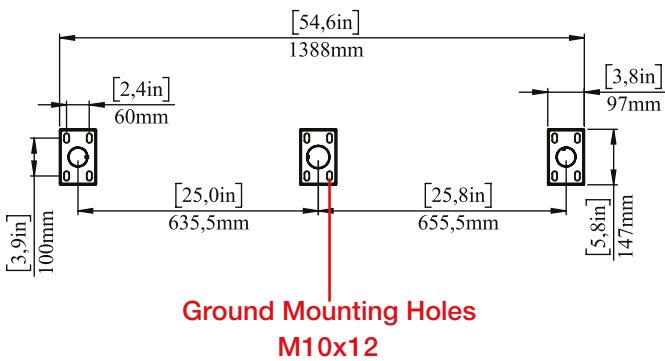

Aktuol[®]
TURNSTILE

SWG- PADDLE TURNSTILE ONE DIRECTION

Your gate to protection...

Featured Characteristics

- Mechanical controlled security turnstile does not need any energy source .
- It turns with the power of the passing person.
It can be adjusted according to the entrance way (right - left).
- Main body and arms manufactured from 304 - stainless steel.
- All the other parts are coated against corrosion.
- Thanks to its special design, offers a decorative, aspect as well as a soft, easy and silent access.
- Paddle Turnstiles are applicable in cafeterias, shopping malls, supermarkets, fitness / wellness centers with its silent operation and user friendly design.

Models

Model 1: Fixed to Floor Type

Model 2: Modular Movable Type

Model 1

Fixed to Floor Type

**“Option 1”
Counter Clockwise**

**“Option 2”
Clockwise**

SECTION A-A

“Option 2”
Clockwise

SECTION A-A

Ground Mounting Holes
M10x9

“When ordering, Option 1 and Option 2 status must be provided to the manufacturer.”

“Design and specifications are subject to change without notice”