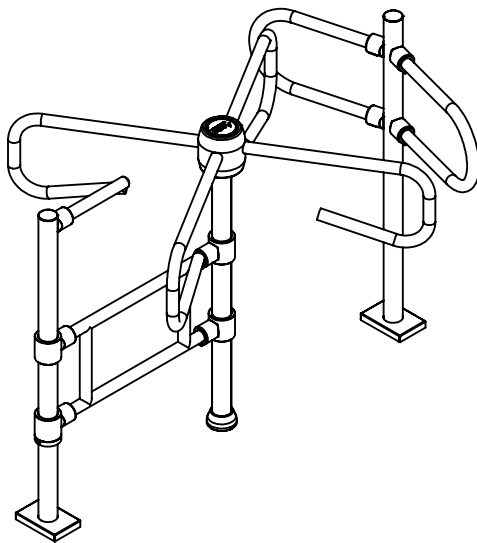

Ground Mounting Holes (M10x9)

SECTION A-A

**Product Name** Paddle Turnstile (One-Direction)

**Material** 304 Quality Stainless Steel

**NOTE:** Design and measurements can be changed without notice.