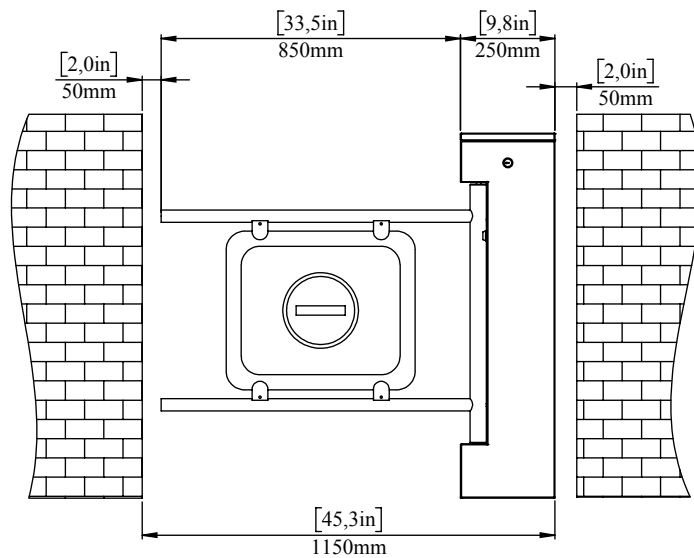

SECTION A-A

**Product Name** SWG 25 Motorized Swing Gate Turnstile (Bi-directional)

**Material** 304 Quality Stainless Steel

**NOTE:** Design and measurements can be changed without notice.