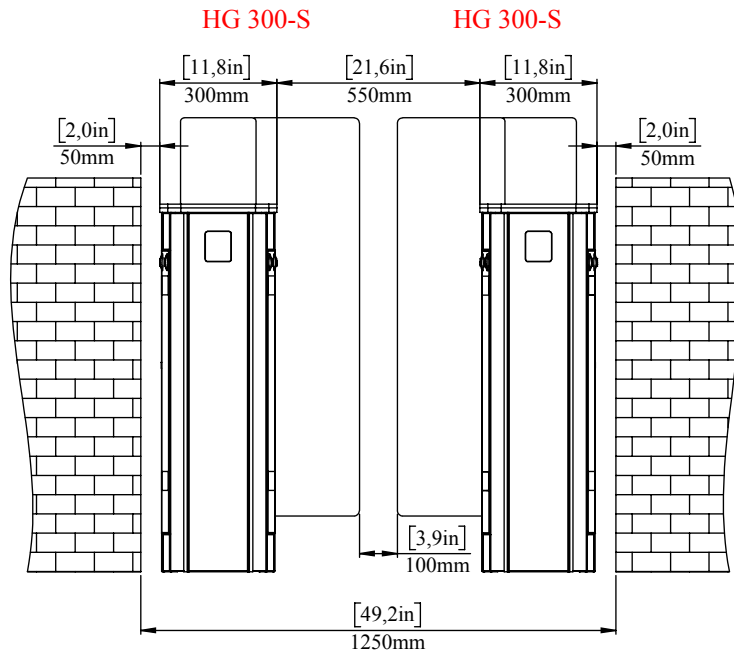

SECTION A-A

**Product Name** HG 300-S Speed Gate Turnstile

**Material** 304 Quality Stainless Steel

**NOTE:** Design and measurements can be changed without notice.