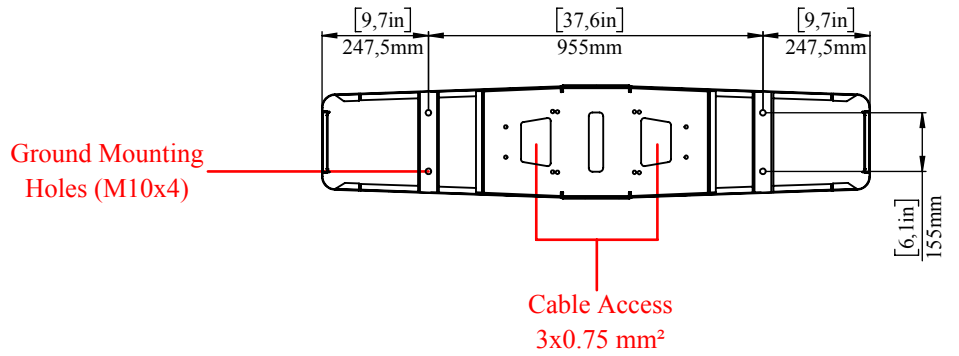

SECTION A-A

**Product Name** HG 300-S Speed Gate Turnstile

**Material** 304 Quality Stainless Steel

**NOTE:** Design and measurements can be changed without notice.