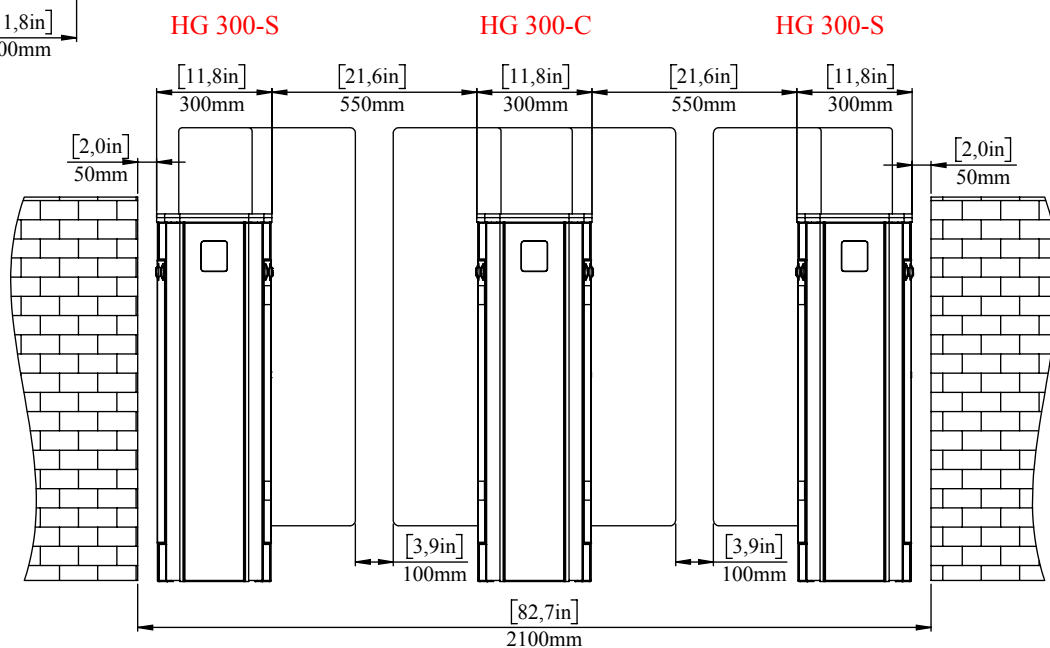

SECTION A-A

**Product Name**      HG 300-C Speed Gate Turnstile

**Material**              304 Quality Stainless Steel

**NOTE:** Design and measurements can be changed without notice.