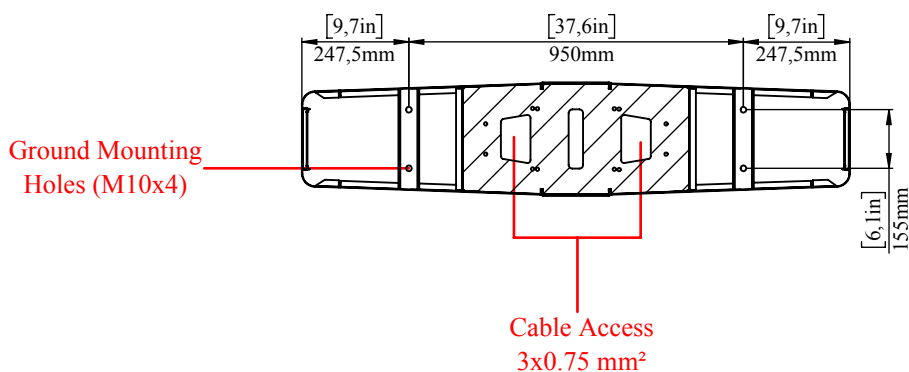

SECTION A-A

**Product Name**      HG 300-C Speed Gate Turnstile

**Material**              304 Quality Stainless Steel

**NOTE:** Design and measurements can be changed without notice.