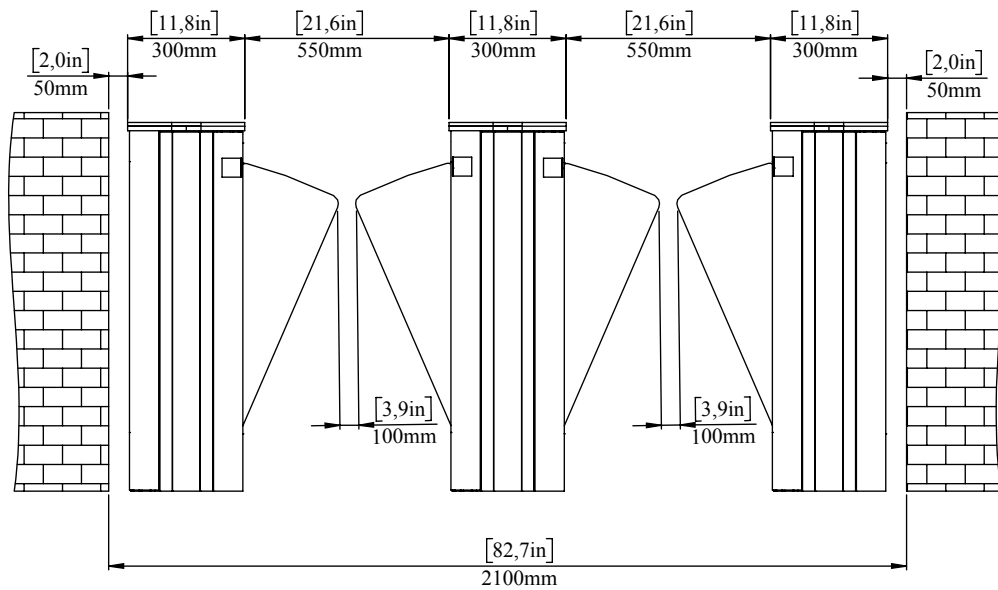

SECTION A-A

Cable Access
3x0.75 mm²

Ground Mounting
Holes (M10x4)

Product Name HG 100-C Speed Gate Turnstile

Material 304 Quality Stainless Steel

NOTE: Design and measurements can be changed without notice.