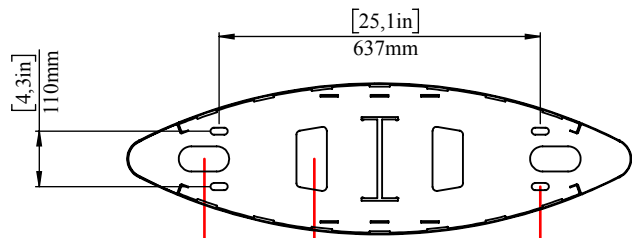

SECTION A-A

Cable Access
3x0.75 mm²

Ground Mounting
Holes (M10x4)

Product Name HG 100-C Speed Gate Turnstile

Material 304 Quality Stainless Steel

NOTE: Design and measurements can be changed without notice.