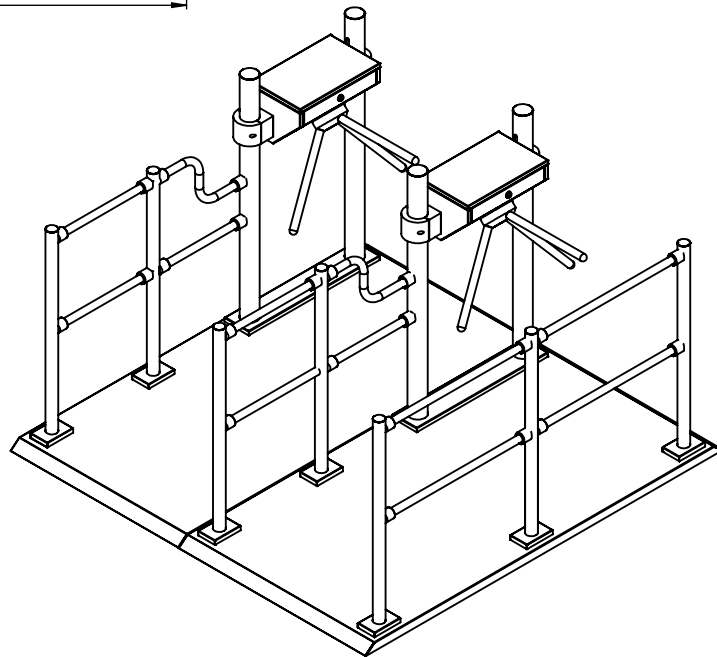

Ground Mounting Holes
M10x20

Product Name AKT Skipass Turnstile

Material 304 Quality Stainless Steel

NOTE: Design and measurements can be changed without notice.