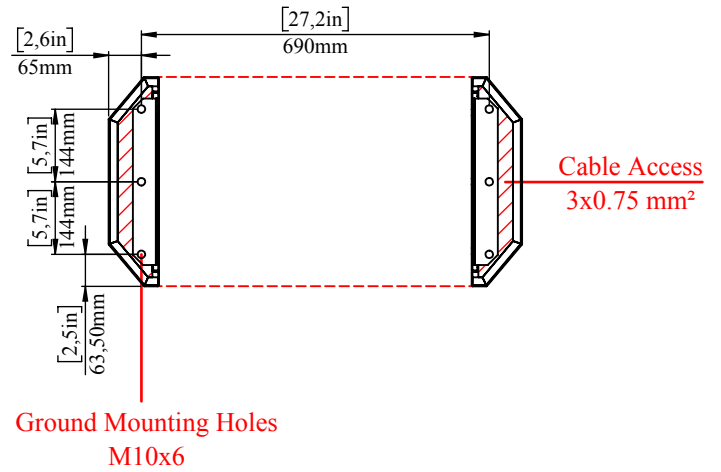

SECTION A-A

Product Name AKT 60-U Waist Height Double Leg Double Turnstile

Material 304 Quality Stainless Steel

NOTE: Design and measurements can be changed without notice.