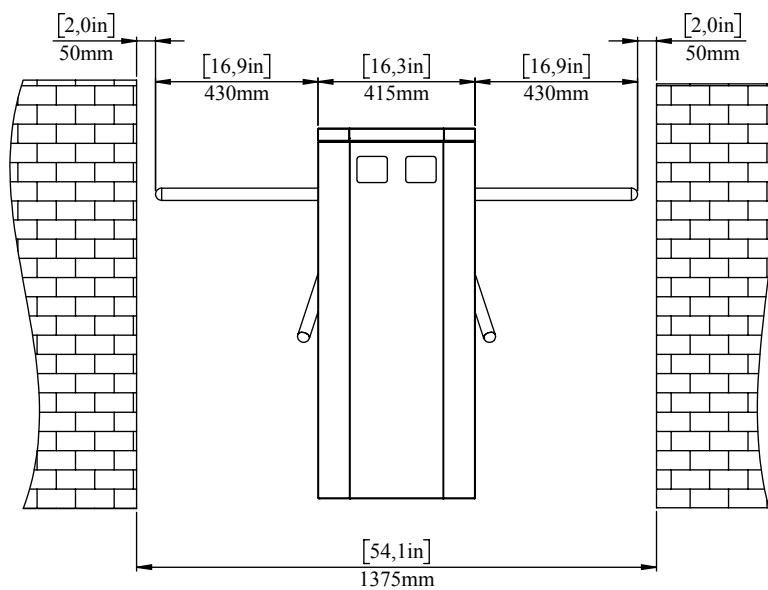

SECTION A-A

Product Name AKT 60-U Waist Height Double Leg Double Turnstile

Material 304 Quality Stainless Steel

NOTE: Design and measurements can be changed without notice.