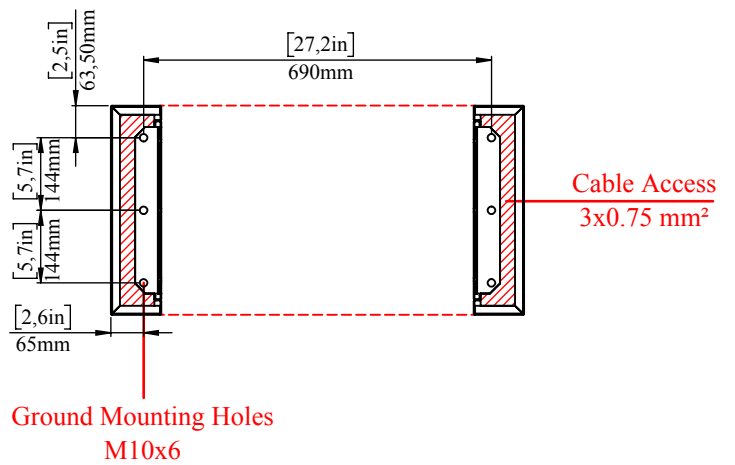

SECTION A-A

Product Name AKT 60-D Waist Height Double Leg Double Turnstile

Material 304 Quality Stainless Steel

NOTE: Design and measurements can be changed without notice.