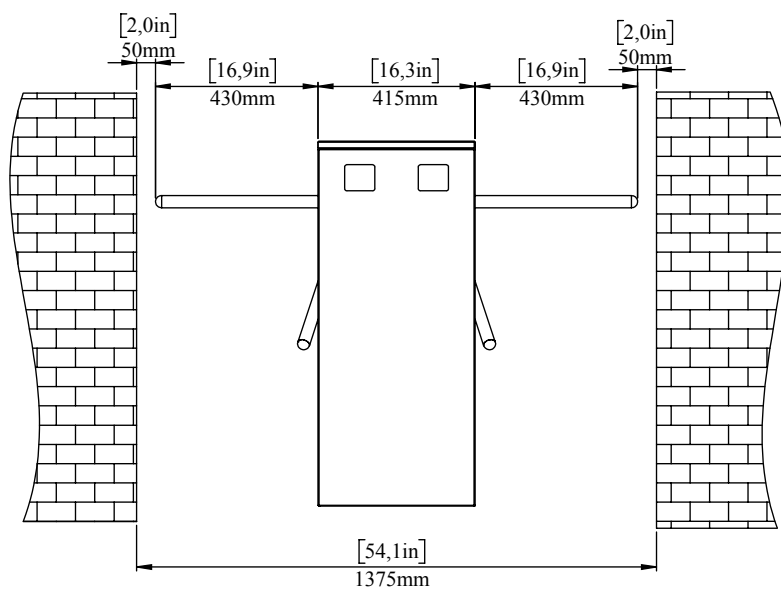

SECTION A-A

Product Name AKT 60-D Waist Height Double Leg Double Turnstile

Material 304 Quality Stainless Steel

NOTE: Design and measurements can be changed without notice.