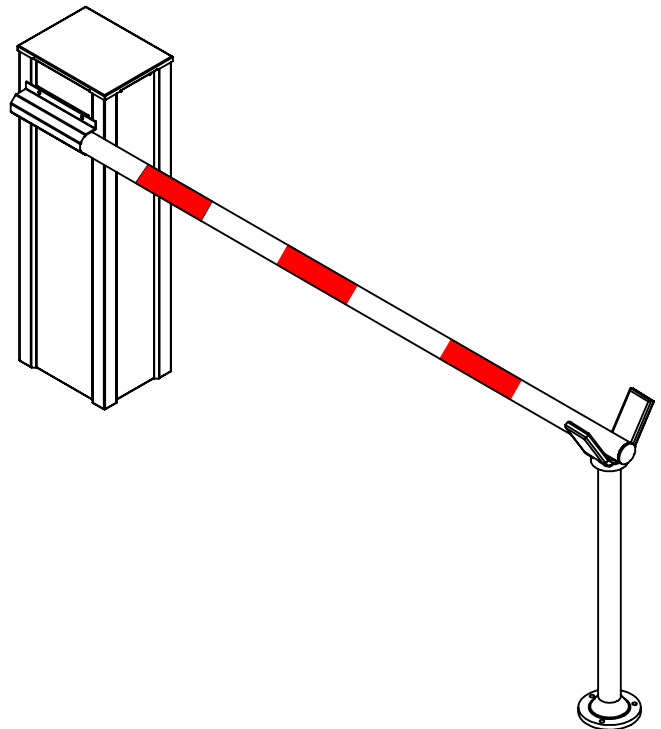

SECTION A-A

Cable Access
3x0.75 mm²

Ground Mounting Holes
M10x4

Product Name

AKT Boom Barrier

Material

St 37 Sheet Metal (Painted)

NOTE: Design and measurements can be changed without notice.