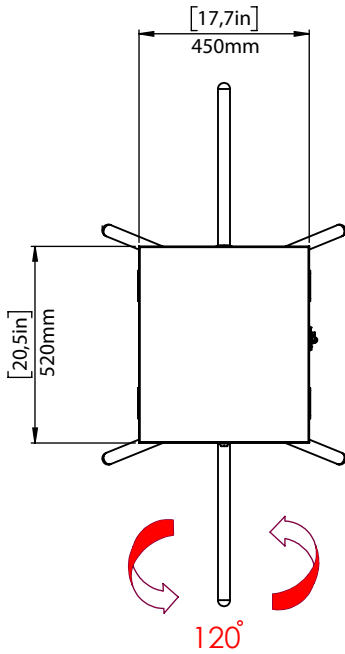

SECTION A-A

Product Name: AKT 50 J Waist Height Single Leg Turnstile

Material: 304 Quality Stainless Steel

NOTE: Design and measurements can be changed without notice.