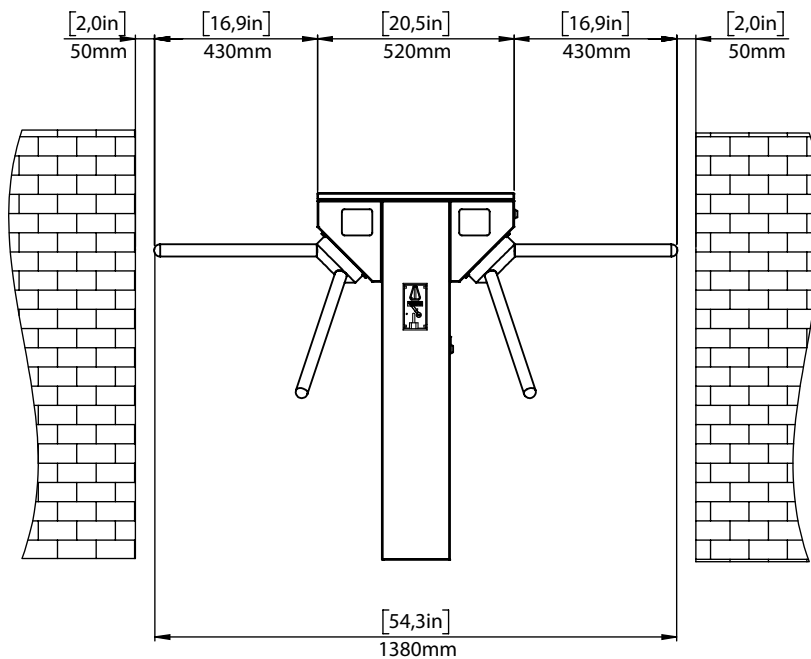

SECTION A-A

Product Name: AKT 50 J Waist Height Single Leg Turnstile

Material: 304 Quality Stainless Steel

NOTE: Design and measurements can be changed without notice.