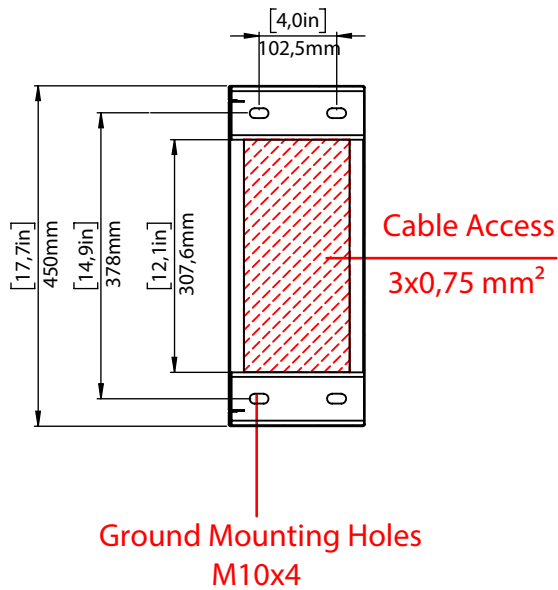

SECTION A-A

Product Name: AKT 50 J Waist Height Single Leg Turnstile

Material: 304 Quality Stainless Steel

NOTE: Design and measurements can be changed without notice.