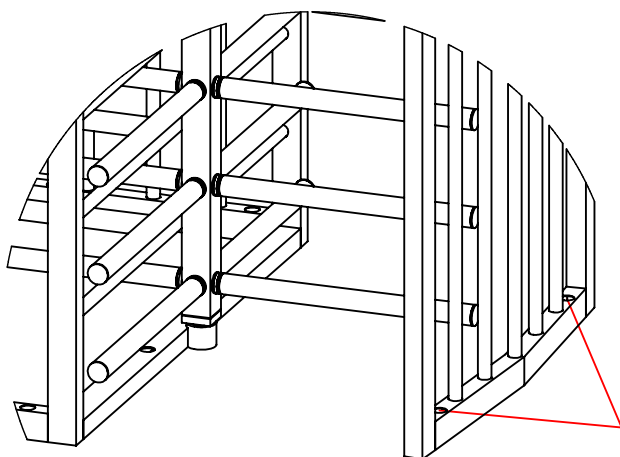

Ground Mounting Holes (M10x12)

DETAIL A

Ground Mounting Holes (M10x12)

A

Product Name	AKT 402-D Full Height Turnstile
Material	Main Body - Painted on DKP Sheet Arms - 304 Stainless Steel

NOTE: Design and measurements can be changed without notice.