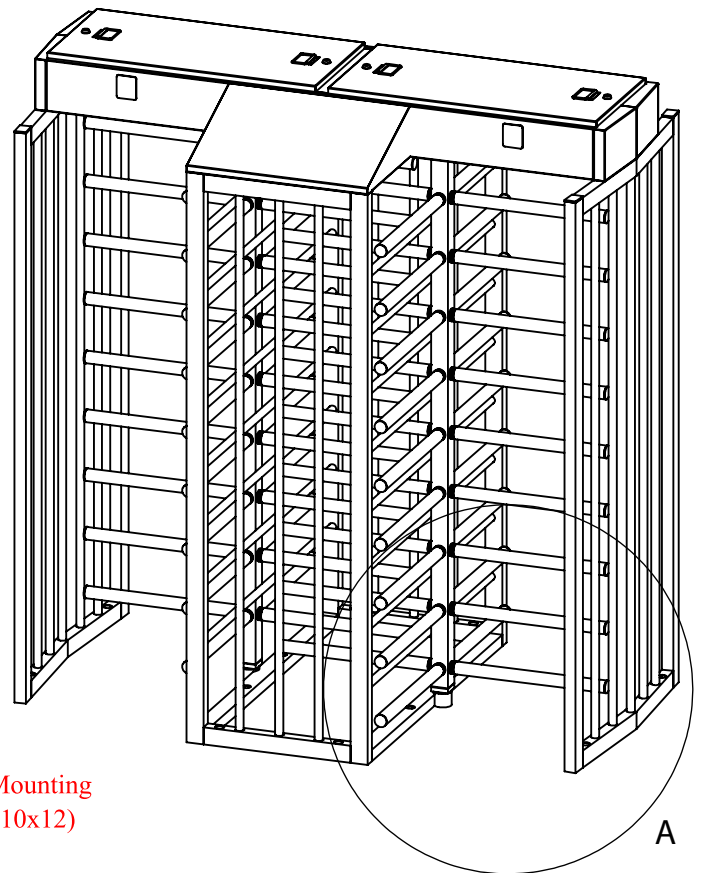

Ground Mounting Holes (M10x12)

DETAIL A

Ground Mounting Holes (M10x12)

A

Product Name	AKT 402-D Full Height Turnstile
Material	Main Body - Painted on DKP Sheet Arms - 304 Stainless Steel

NOTE: Design and measurements can be changed without notice.