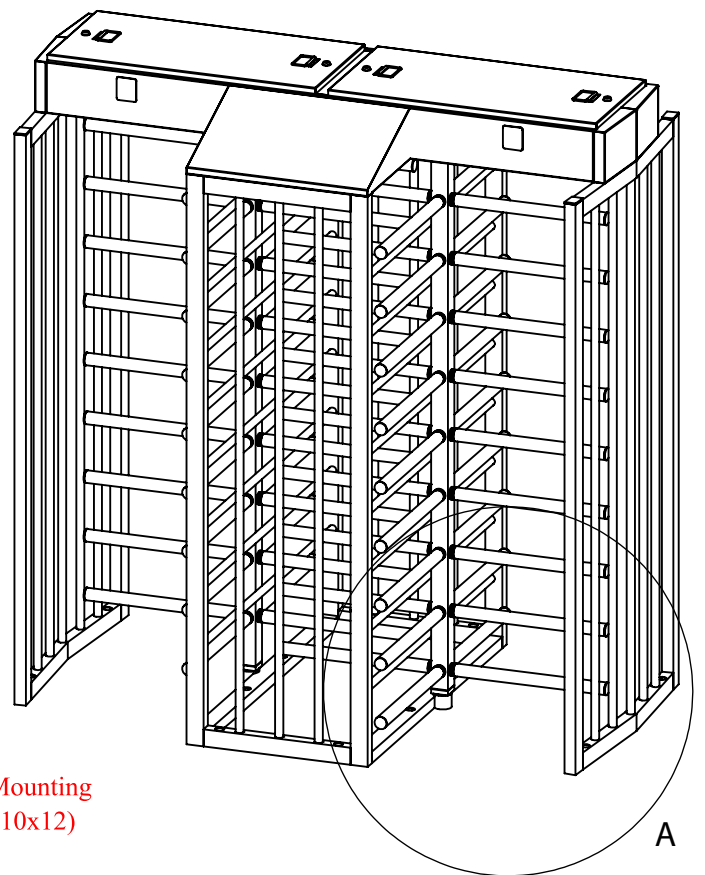

Ground Mounting Holes (M10x12)

DETAIL A

Ground Mounting Holes (M10x12)

Product Name AKT 401-D Full Height Turnstile

Material Painted on DKP Sheet

NOTE: Design and measurements can be changed without notice.