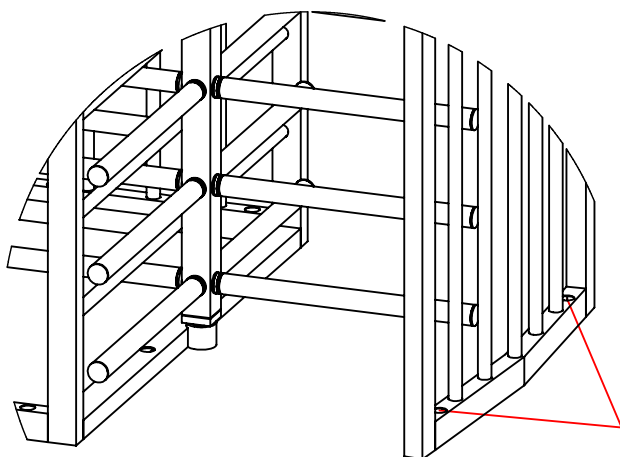

Ground Mounting Holes (M10x12)

DETAIL A

Ground Mounting Holes (M10x12)

Product Name AKT 401-D Full Height Turnstile

Material Painted on DKP Sheet

NOTE: Design and measurements can be changed without notice.