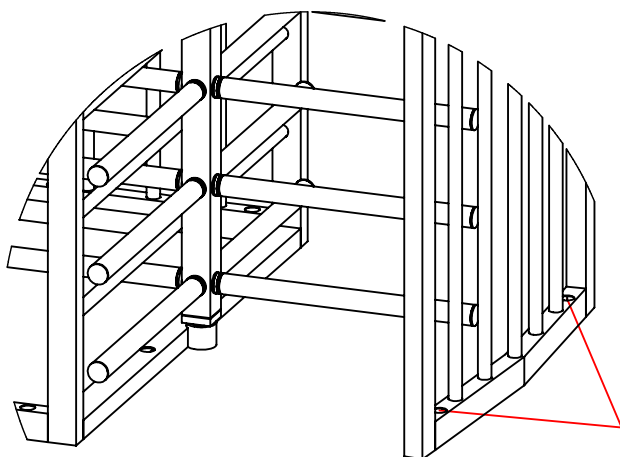

Ground Mounting Holes (M10x12)

DETAIL A

Ground Mounting Holes (M10x12)

A

Product Name AKT 400-D Full Height Turnstile

Material 304 Quality Stainless Steel

NOTE: Design and measurements can be changed without notice.