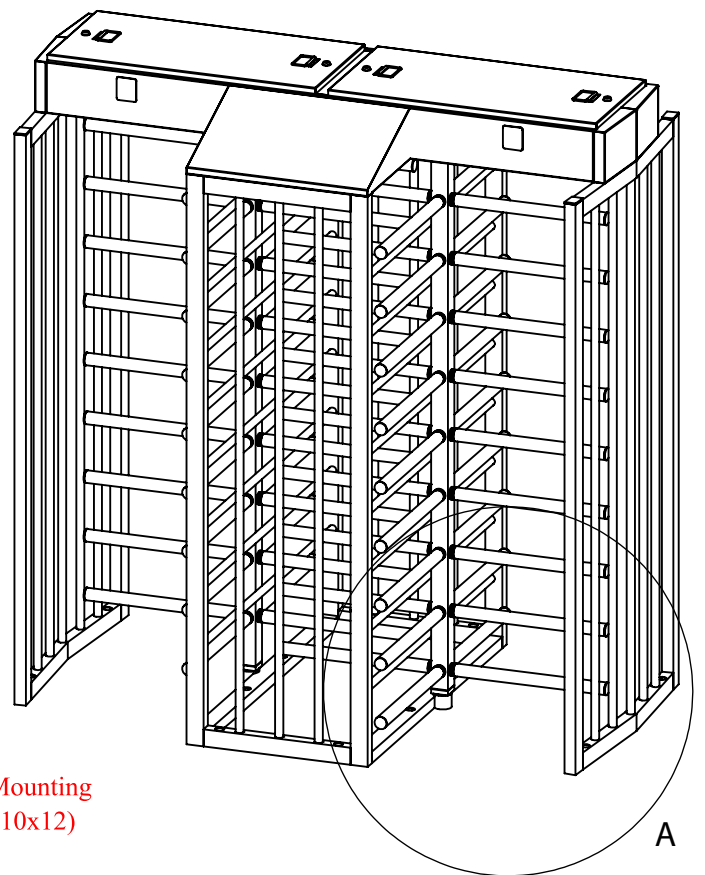

Ground Mounting Holes (M10x12)

DETAIL A

Ground Mounting Holes (M10x12)

A

Product Name AKT 400-D Full Height Turnstile

Material 304 Quality Stainless Steel

NOTE: Design and measurements can be changed without notice.