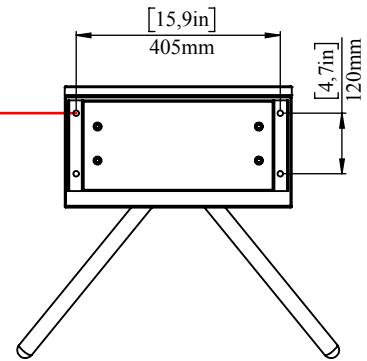

Wall Mounting Holes (M10x4)

Product Name AKT 30 Waist Height Turnstile

Material 304 Quality Stainless Steel

NOTE: Design and measurements can be changed without notice.