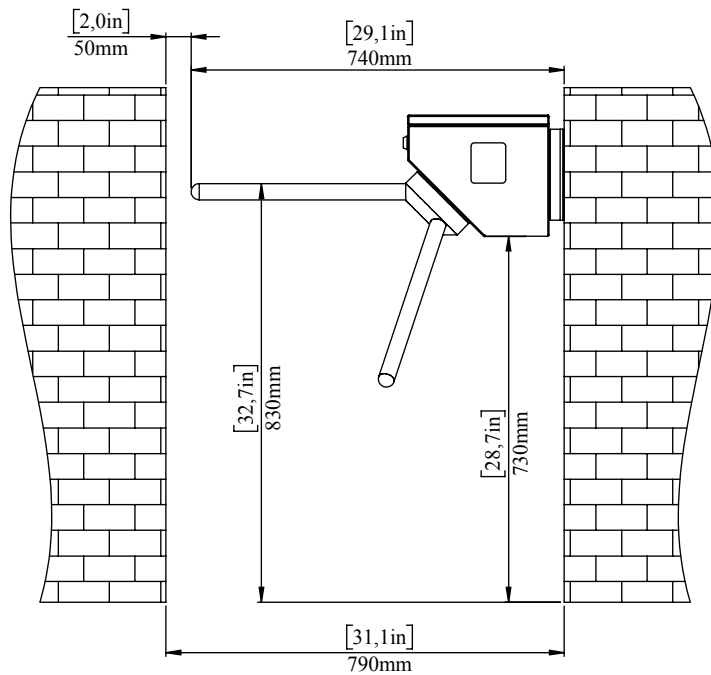

Wall Mounting Holes (M10x4)

Product Name AKT 30 Waist Height Turnstile

Material 304 Quality Stainless Steel

NOTE: Design and measurements can be changed without notice.