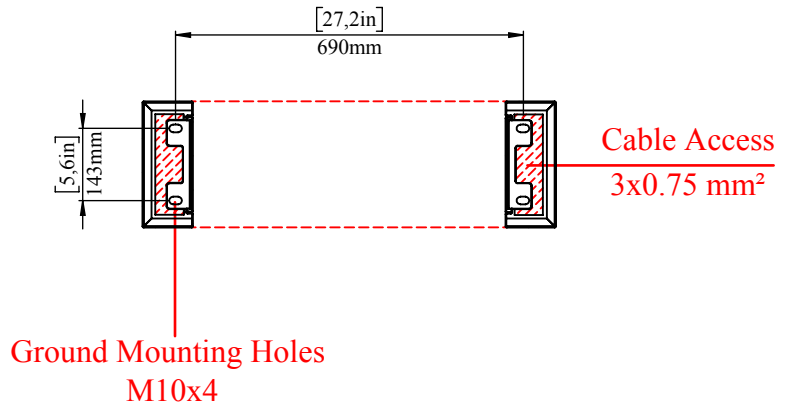

SECTION A-A

Product Name AKT 29 Waist Height Double Leg Turnstile

Material 304 Quality Stainless Steel

NOTE: Design and measurements can be changed without notice.