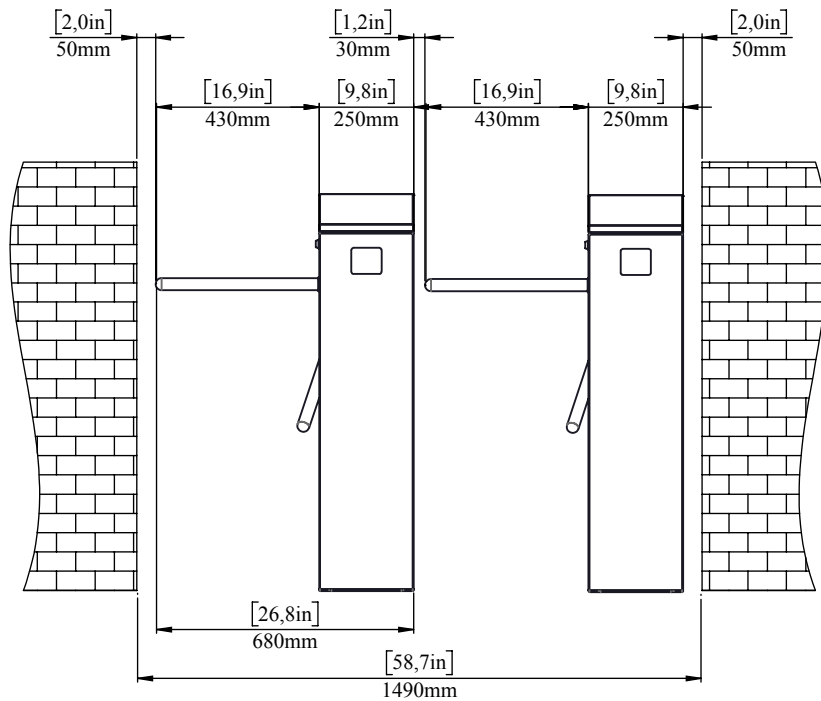

SECTION A-A

Product Name AKT 29 Waist Height Double Leg Turnstile

Material 304 Quality Stainless Steel

NOTE: Design and measurements can be changed without notice.