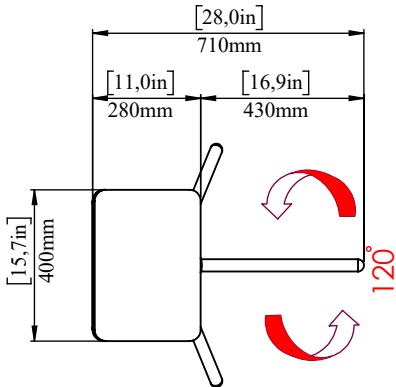

SECTION A-A

Product Name AKT 28-G Waist Height Single Leg Turnstile

Material 304 Quality Stainless Steel

NOTE: Design and measurements can be changed without notice.