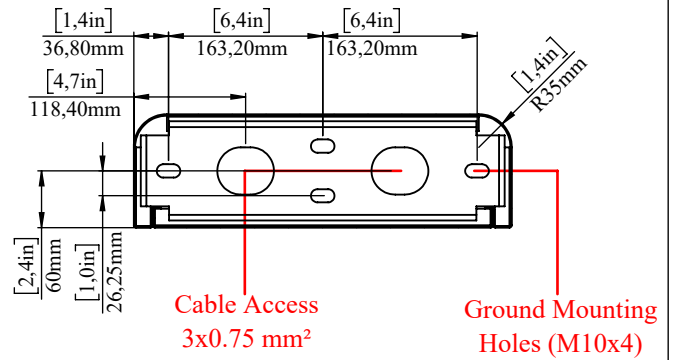

SECTION A-A

Product Name AKT 28-G Waist Height Single Leg Turnstile

Material 304 Quality Stainless Steel

NOTE: Design and measurements can be changed without notice.