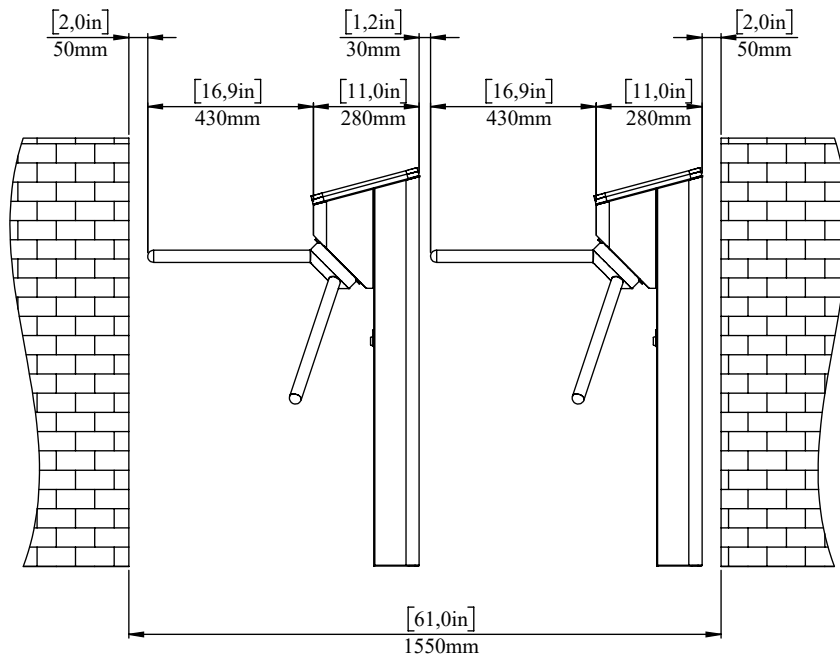

SECTION A-A

Product Name AKT 28-G Waist Height Single Leg Turnstile

Material 304 Quality Stainless Steel

NOTE: Design and measurements can be changed without notice.