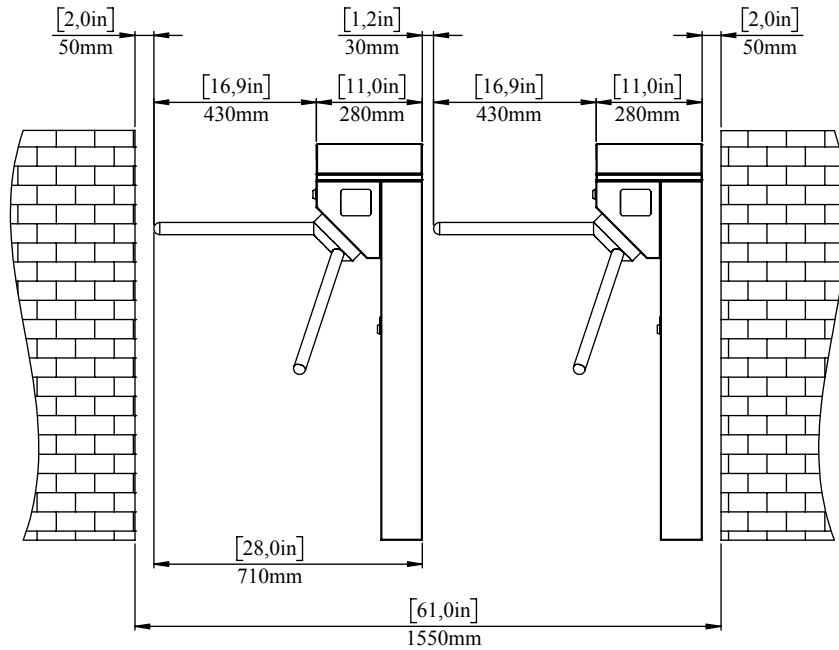

SECTION A-A

Ground Mounting Holes (M10x2)

Cable Access
3x0.75 mm²

Product Name AKT 28-EA Waist Height Single Leg Turnstile

Material 304 Quality Stainless Steel

NOTE: Design and measurements can be changed without notice.