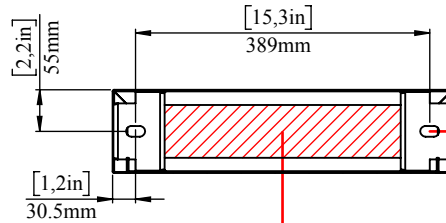

SECTION A-A

Ground Mounting Holes (M10x2)

Cable Access
3x0.75 mm²

Product Name AKT 28-EA Waist Height Single Leg Turnstile

Material 304 Quality Stainless Steel

NOTE: Design and measurements can be changed without notice.