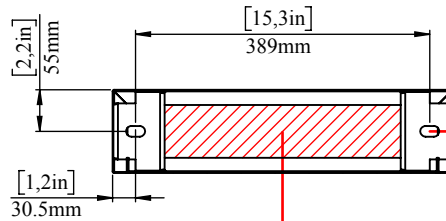

SECTION A-A

Cable Access
 3x0.75 mm²

Product Name AKT 28-E Waist Height Single Leg Turnstile

Material 304 Quality Stainless Steel

NOTE: Design and measurements can be changed without notice.