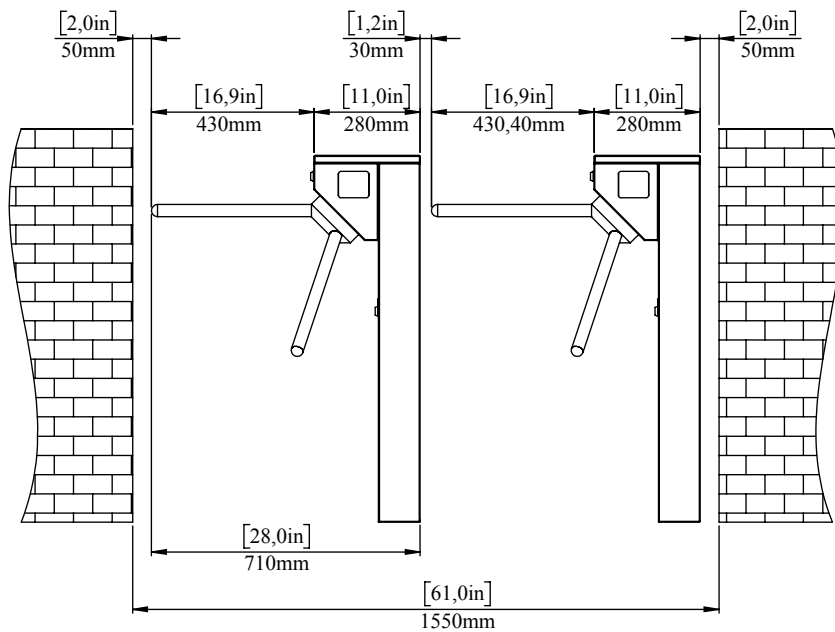

SECTION A-A

Cable Access
 3x0.75 mm²

Product Name AKT 28-E Waist Height Single Leg Turnstile

Material 304 Quality Stainless Steel

NOTE: Design and measurements can be changed without notice.