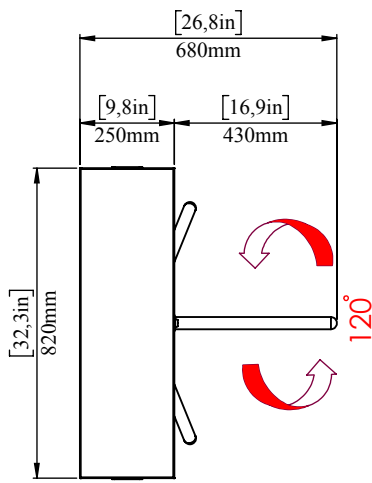

SECTION A-A

Product Name AKT 25 Waist Height Double Leg Turnstile

Material 304 Quality Stainless Steel

NOTE: Design and measurements can be changed without notice.