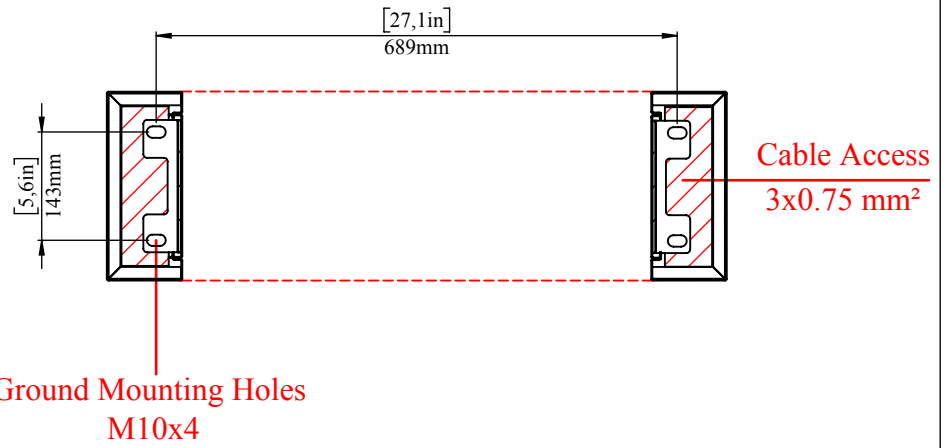

SECTION A-A

Product Name AKT 25 Waist Height Double Leg Turnstile

Material 304 Quality Stainless Steel

NOTE: Design and measurements can be changed without notice.