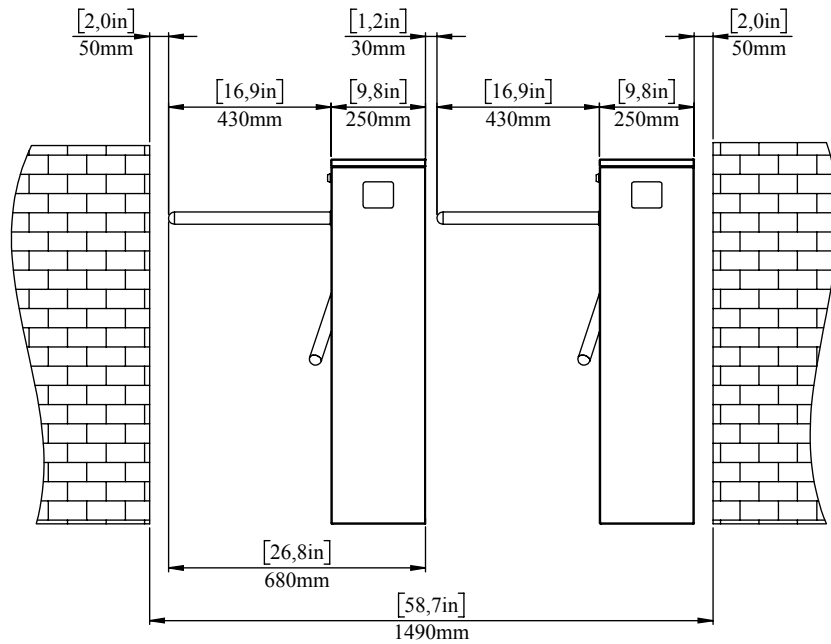

SECTION A-A

Product Name AKT 25 Waist Height Double Leg Turnstile

Material 304 Quality Stainless Steel

NOTE: Design and measurements can be changed without notice.