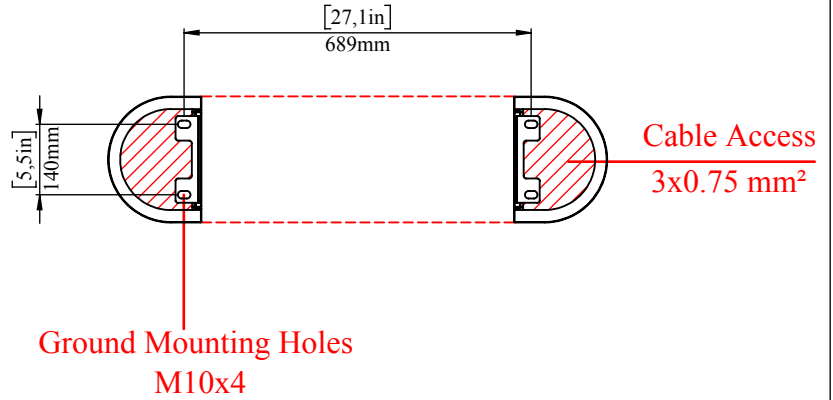

SECTION A-A

Product Name AKT 25-R Waist Height Double Leg Turnstile

Material 304 Quality Stainless Steel

NOTE: Design and measurements can be changed without notice.