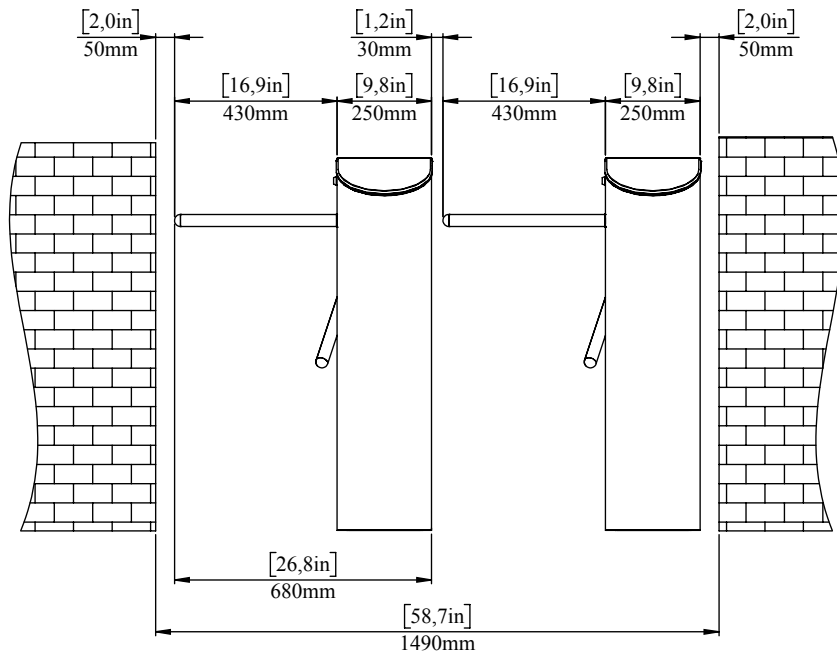

SECTION A-A

Product Name AKT 25-R Waist Height Double Leg Turnstile

Material 304 Quality Stainless Steel

NOTE: Design and measurements can be changed without notice.