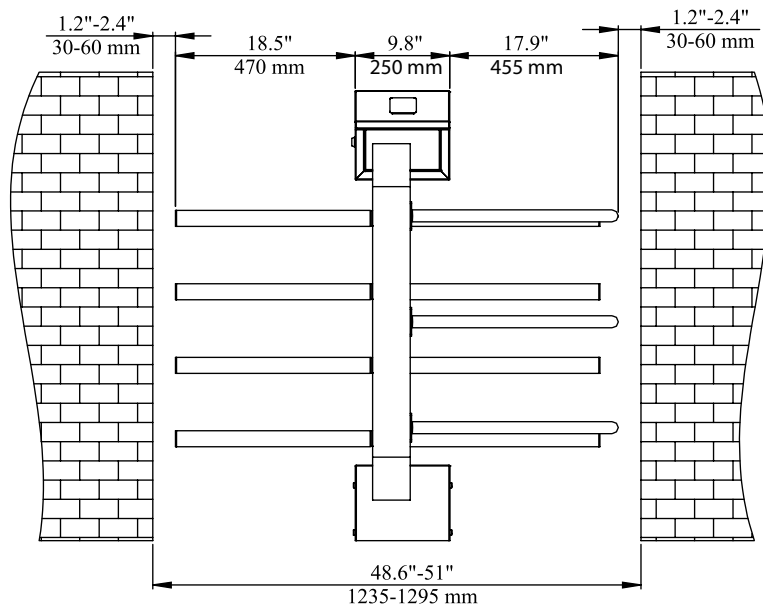

KESIT A-A

Product Name	AKT 1350 Half Height Turnstile
Material	Main Body - Painted on DKP Sheet Arms - 304 Stainless Steel

NOTE: Design and measurements can be changed without notice.